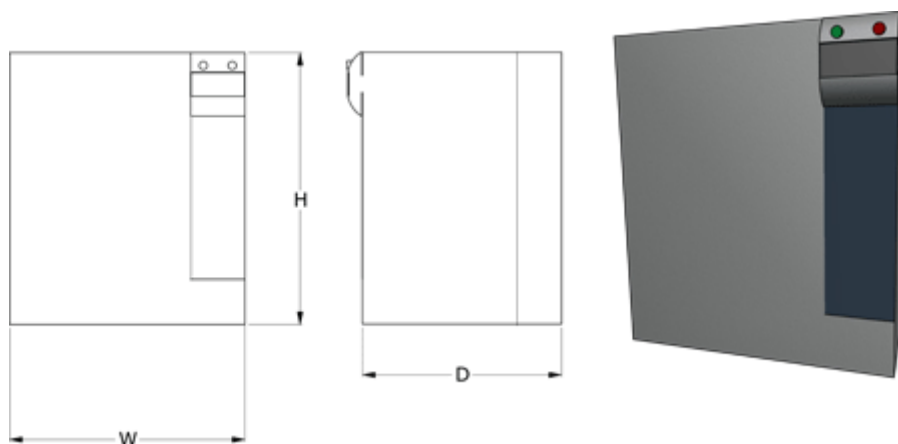

Data Sheet

Article number: 1080401431000
Description: Servocontroller ACU401-43-A
75 kW 143A 3x400V IP20

Measures

D = 351
H = 510
W = 412
Weight = 45.0